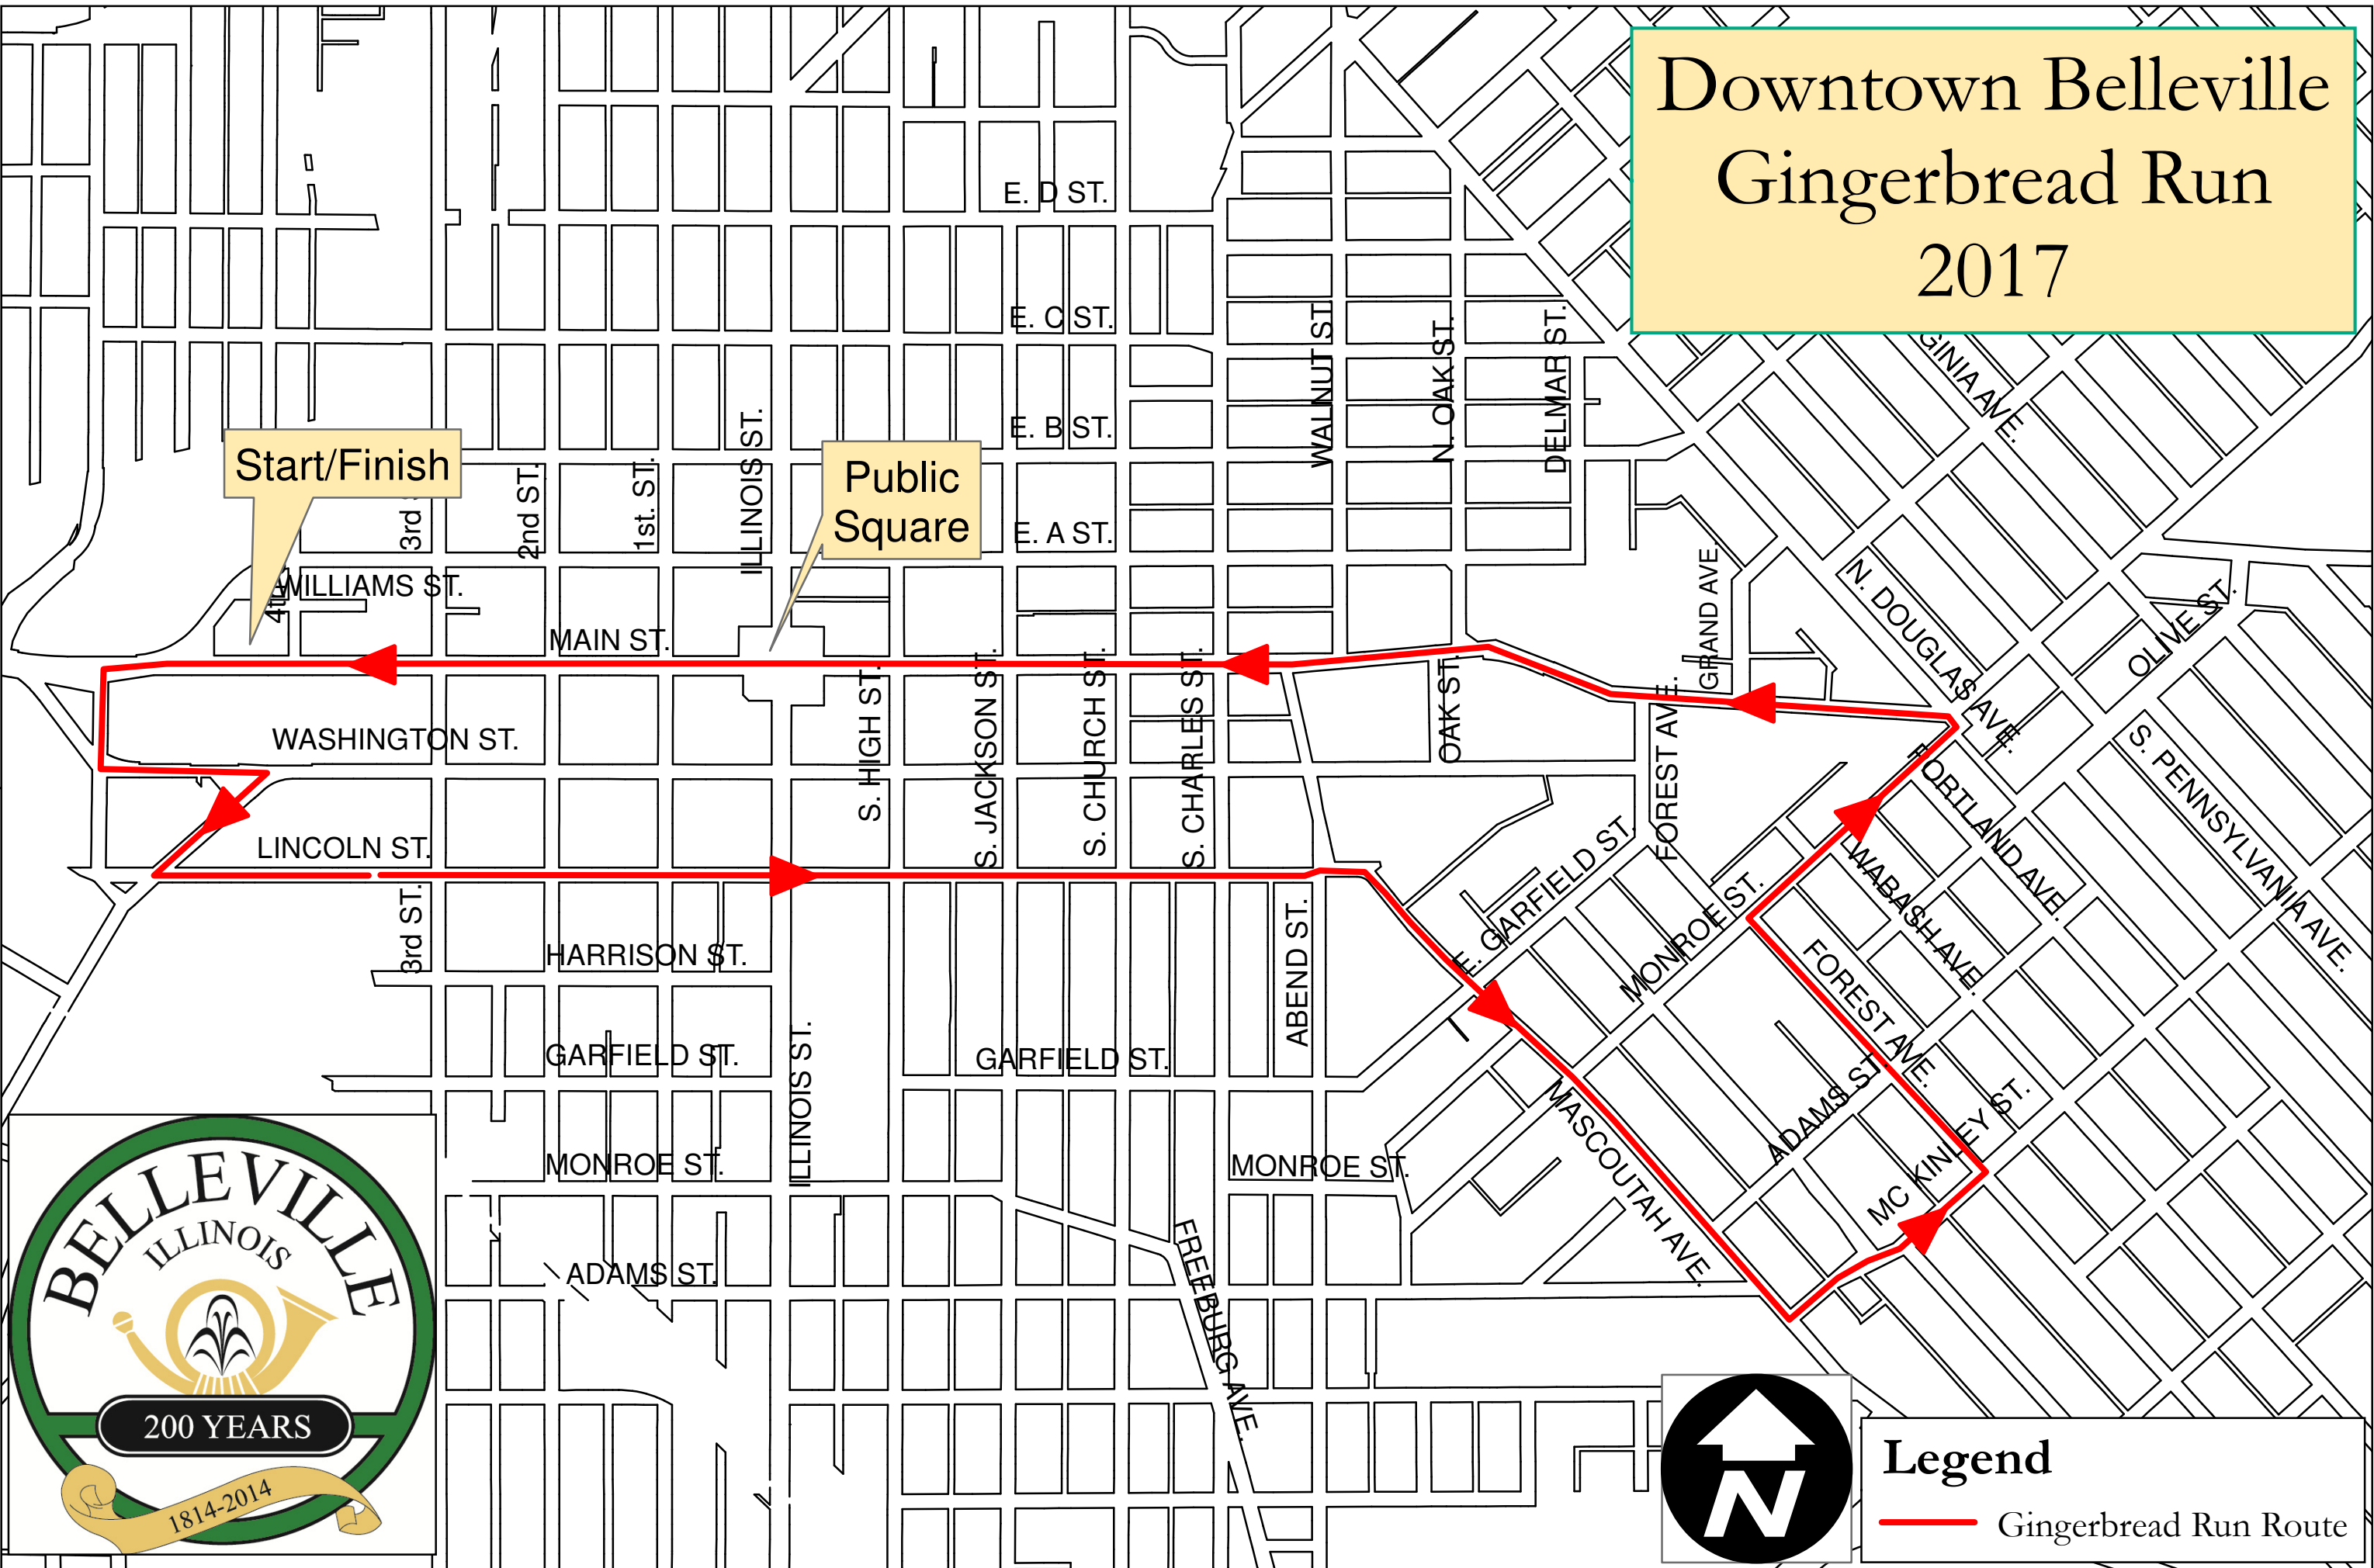

Downtown Belleville Gingerbread Run 2017

Start/Finish

Public
Square

Legend

— Gingerbread Run Route